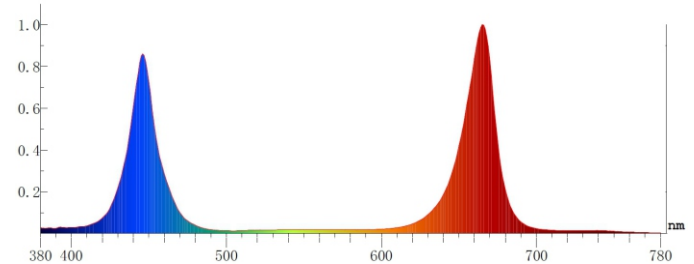

COLOR RATIO EXAMPLE