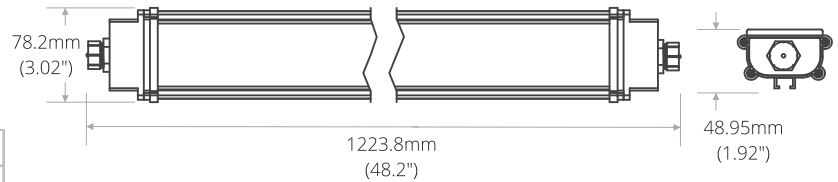

Vertical Farming - SV-L Model

130W

The Sunlight Vertical (SV) model is designed to balance the full spectrum with added red photons. Designed for close crop installation 6"-24" heights to crop canopy.

The SV-N model is most efficient between 1:1 to 3:1 ratios.

Save more energy when used with LYNX3™ and SmartTune™ controls.

COLOR CODE	SV
PART NUMBER	GRV-120-48-130-SV-S-C
ORDER CODE	70-1031
PERFORMANCE	
WATTS (MAX)	130
PPF (μmol/s)	369
PPE (μmol/J)	2.48
POWER INPUT	100-277VAC 50/60Hz
COLOR RANGE (nm)	400-700
UV	NO
FAR RED	YES
SPECTRUM BOOSTER	BLUE
FACTORY DEFAULT RATIO	13:1
BEST RATIO RANGE	6:1 to 13:1
CONTROLS	
DIMMING	YES
APP	YES
BLUETOOTH®	YES
WIFI	YES
LYNX3™	YES
SMARTTUNE™	YES
PHYSICAL STATS	
COOLING	PASSIVE, FANLESS COOLING
DIMENSIONS	1234mm x 78mm x 49 mm (48.6" x 3.1" x 1.9")
WEIGHT	3.17 kg (7 Lbs)
IP RATING	IP66
CERTIFICATIONS	
UL	PENDING
DLC	PENDING
WARRANTY	5 YEARS
RATED LIFETIME	L70 50,000 Hours