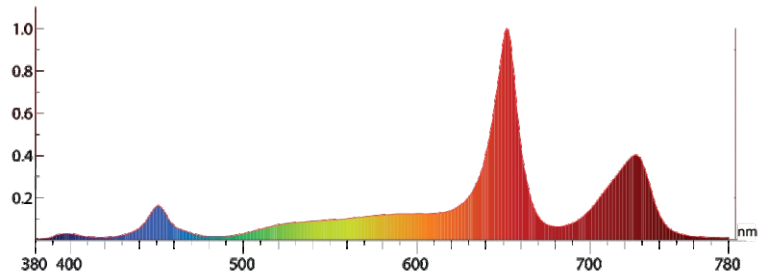

COLOR RATIO EXAMPLE

EXAMPLE: COLOR RATIO WITH DEFAULT 3.6:1 AT 100% ILLUMINANCE WITH UV FAR RED