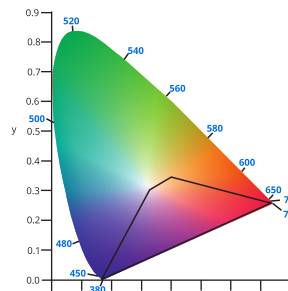

COMPLEMENTARY COLOR RANGE