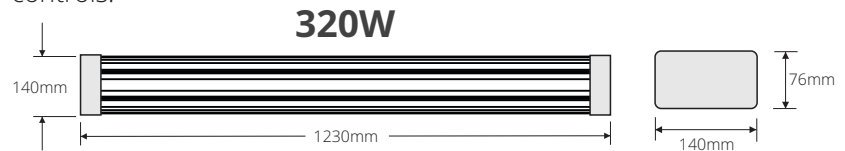

LYNX3™ SmartTune™

COLOR CODE	HP
PART NUMBER	GRW-120-48-320-HP-S-C
ORDER CODE	70-1022
PERFORMANCE	
WATTS (MAX)	320
PPF (μmol/s)	802
PPE (μmol/J)	2.31
POWER INPUT	100~277VAC 50/60Hz
COLOR RANGE (nm)	380-800
UV	YES
FAR RED	YES
SPECTRUM BOOSTER	RED
FACTORY DEFAULT RATIO	3.6:1
BEST RATIO RANGE	2:1~10:1
CONTROLS	
DIMMING, MANUAL	YES
DIMMING, FADE TO OFF	YES
WIRELESS RADIO	YES
BLUETOOTH®	YES
WIFI	YES
LYNX3™	YES
SMARTTUNE™	YES
PHYSICAL STATS	
COOLING	PASSIVE, FANLESS COOLING
DIMENSIONS	1240mm x 140mm x 76 mm (48.4" x 5.5" x 3.0")
WEIGHT	6.8 kg (15 lbs)
IP RATING	IP66
CERTIFICATIONS	
UL	YES
DLC	YES
WARRANTY	5 YEARS
RATED LIFETIME	L70 50,000 Hours

The TopLight™ HP PRO model is designed as a replacement for HPS lights, with the added bonus of UV and far red to extend the PAR range. For the growers that are looking to use the consistent light profile that they are familiar with in an HPS light but want to extend the light range to UV and far red.

The HP model is most efficient between 2:1 to 10:1 ratios.

Save more energy when used with LYNX3™ and SmartTune™ controls.